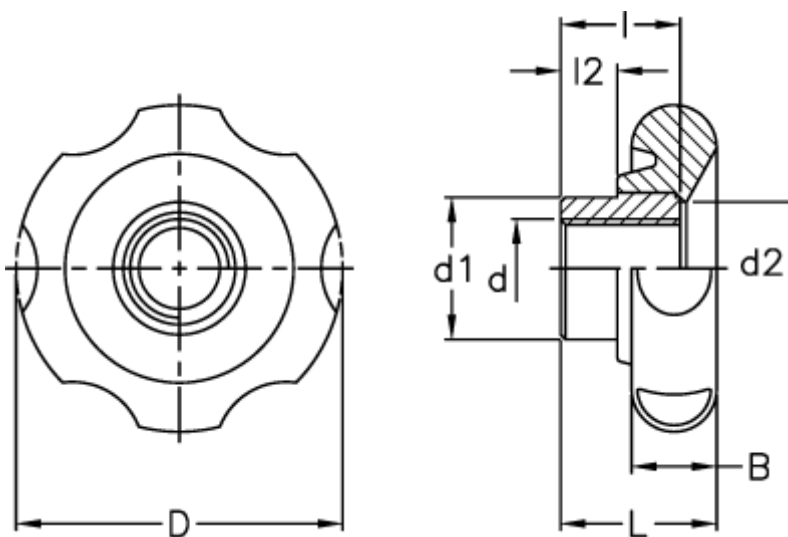

Article number: 2302174251

Description: E+G Lobe knob
VL.640/60 FP-A-M12

Measures

B	= 16
D	= 61
d1	= 25
d2	= 24
d 6H	= M12
l	= 23
L	= 30
l2	= 11